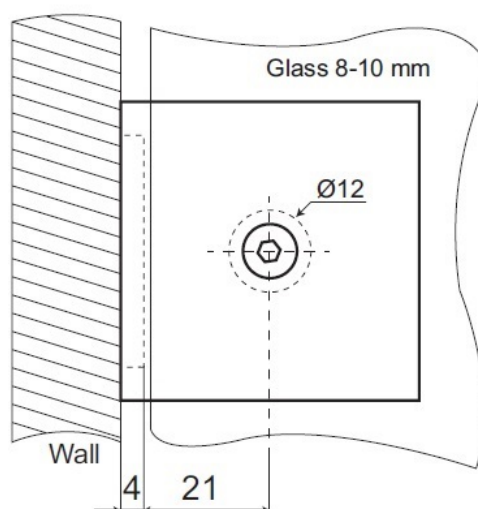

PRODUCT SHEET

Description:

Glass Clamp "Bern", 180DG, CPL, Wall/Glass, 51x51x17mm, Square Corners, F/8-10mm Glass, Wall Mounted By 2 x $\varnothing 5$ mm, Screw Holes, Glass Mounted By $\varnothing 12$ mm Drilling, Brass Material

Item number:

15.23.706-2

Units	Box	Carton	HS Code	Barcode
Pcs.	1	50	8302419000	 5704866464307

SISO A/S

Mileparken 11
DK-2740 Skovlunde
Denmark
VAT: DK 24786013

Phone +45 45 830 900

www.siso.dk
siso@siso.dk

Danske Bank
Nytorv Branch
Copenhagen
SWIFT: DABADKKK

Account no.
4180 3112 112936
IBAN Account
DK7230003112112936