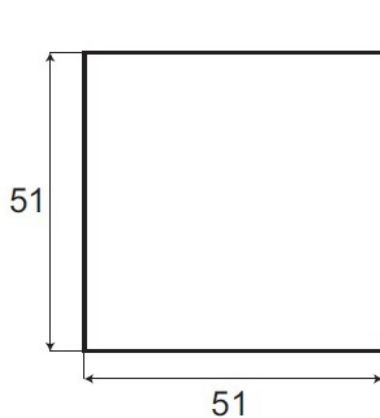

PRODUCT SHEET

Description:

Glass Clamp "Bern", 180DG, CPL, Wall/Glass, 51x51x17mm, Square Corners, F/8-10mm Glass, Wall Mounted By 2 x $\varnothing 5$ mm, Screw Holes, Glass Mounted By $\varnothing 12$ mm Drilling, Brass Material

Item number:

15.23.706-2

Units	Box	Carton	HS Code	Barcode
Pcs.	1	50	8302419000	 5704866464307

SISO A/S

Mileparken 11
DK-2740 Skovlunde
Denmark
VAT: DK 24786013

Phone +45 45 830 900

www.siso.dk
siso@siso.dk

Danske Bank
Nytorv Branch
Copenhagen
SWIFT: DABADKKK

Account no.
4180 3112 112936
IBAN Account
DK7230003112112936